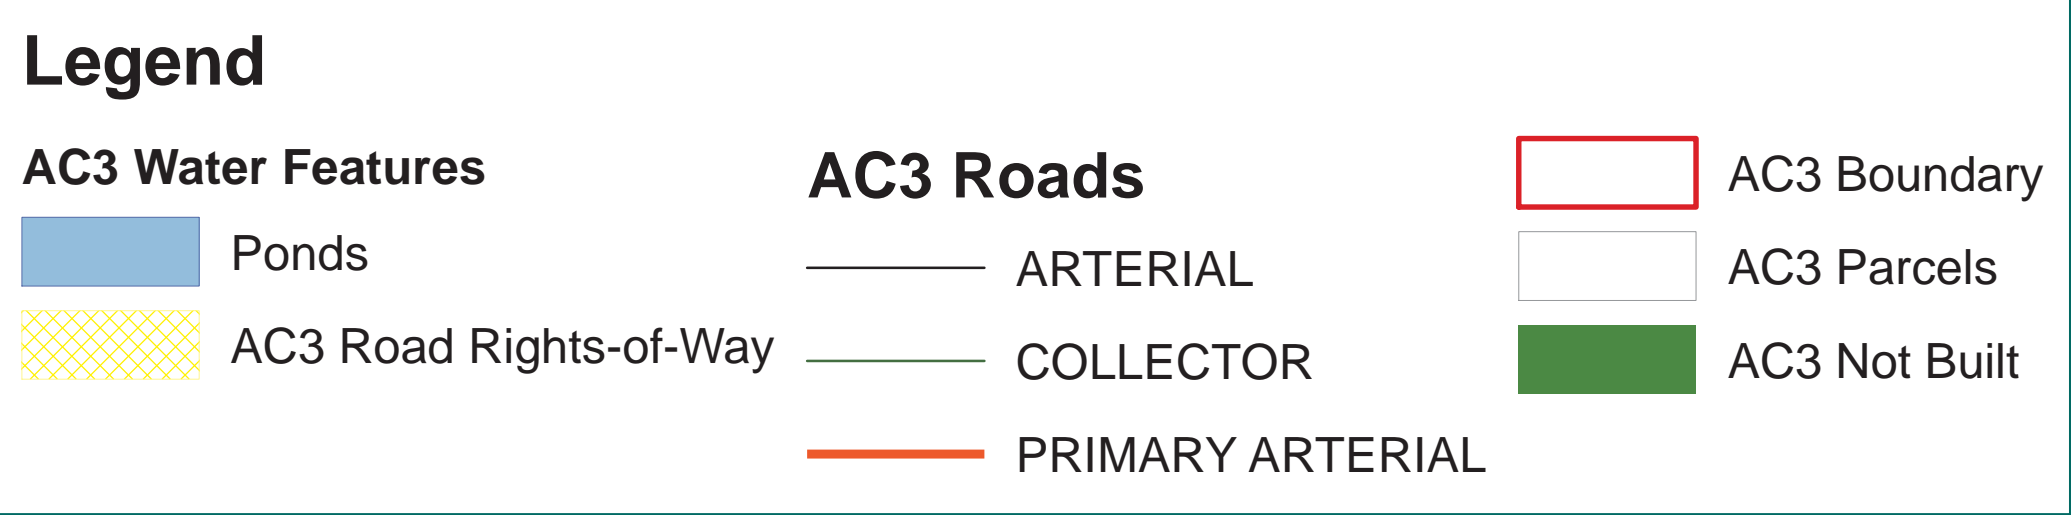

Activity Center Three Future Development

EXHIBIT A

*Data based on 2006 Sarasota County Property Appraiser records.

**Data Based on City of North Port Planning and Zoning Division Development Review Applications.