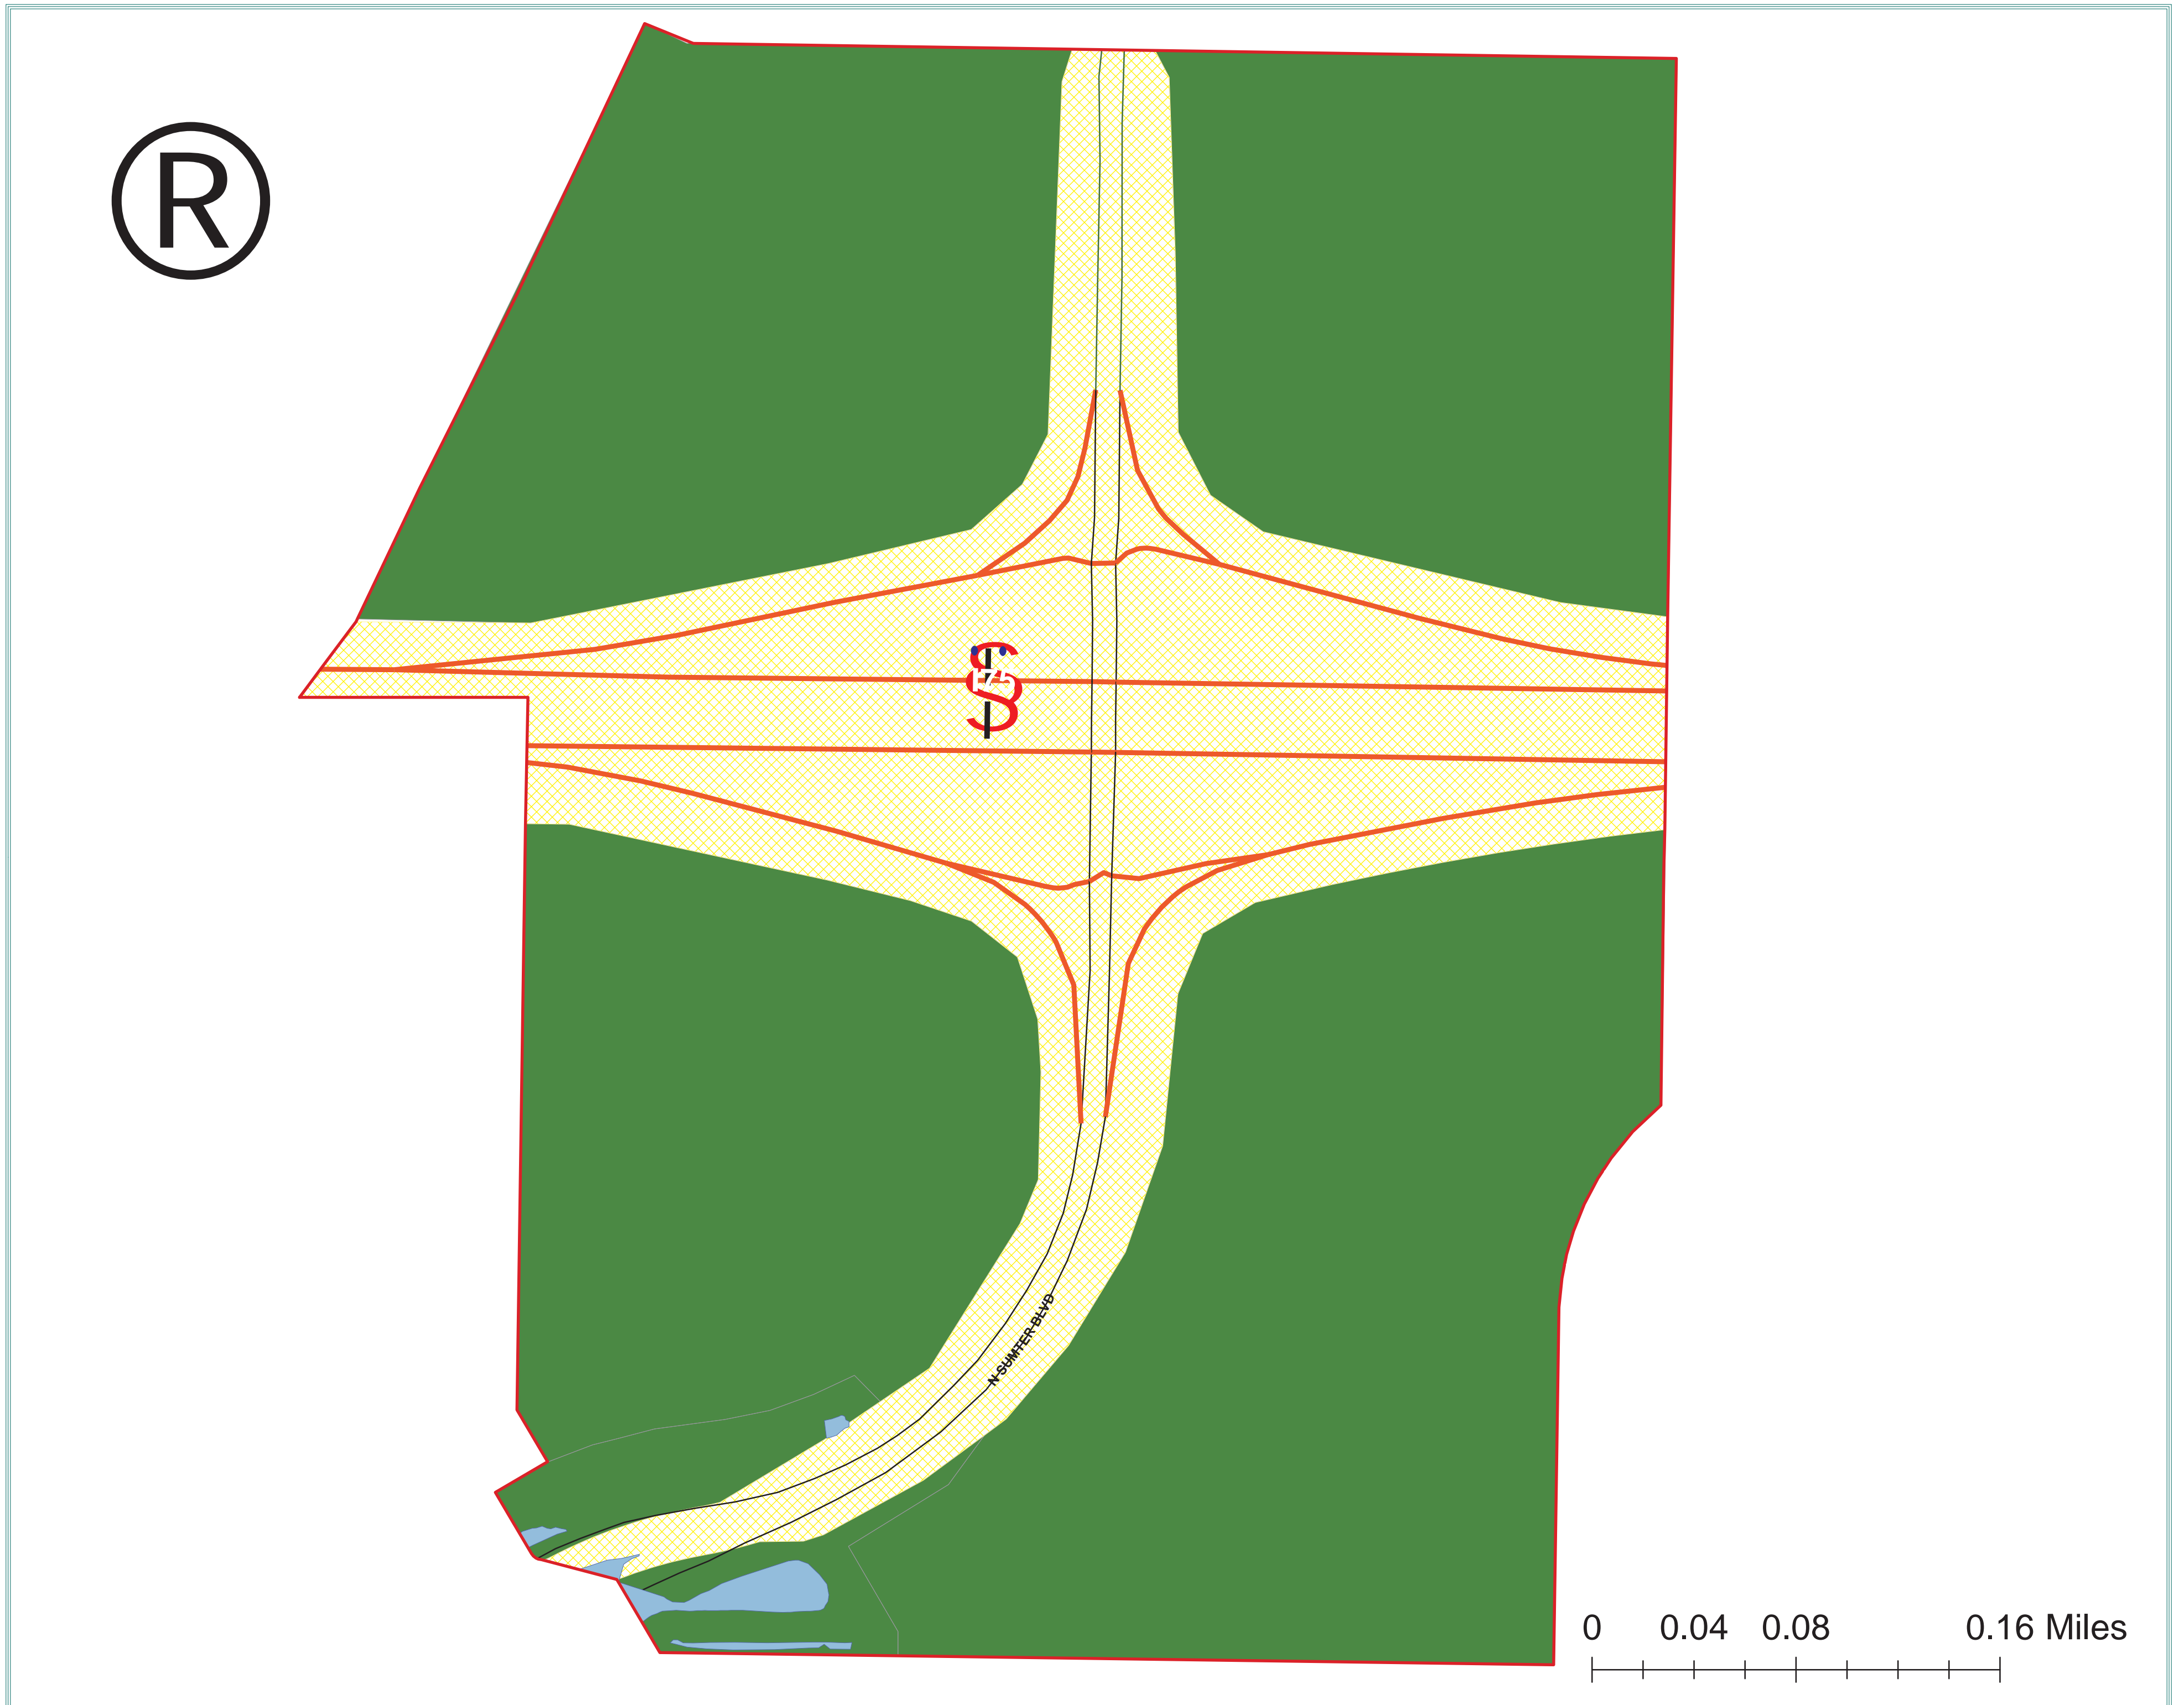

Activity Center Three Future Development

EXHIBIT A

*Data based on 2006 Sarasota County Property Appraiser records.

**Data Based on City of North Port Planning and Zoning Division Development Review Applications.

Prepared by:
City of North Port, Florida
Planning and Zoning Department
and GIS Division

October 2007

Disclaimer: This map is for reference purposes only and is not to be construed as a legal document. Any reliance on the information contained herein is at the user's risk. The City of North Port and its agents assume no responsibility for any use of the information contained herein or any loss resulting there from.