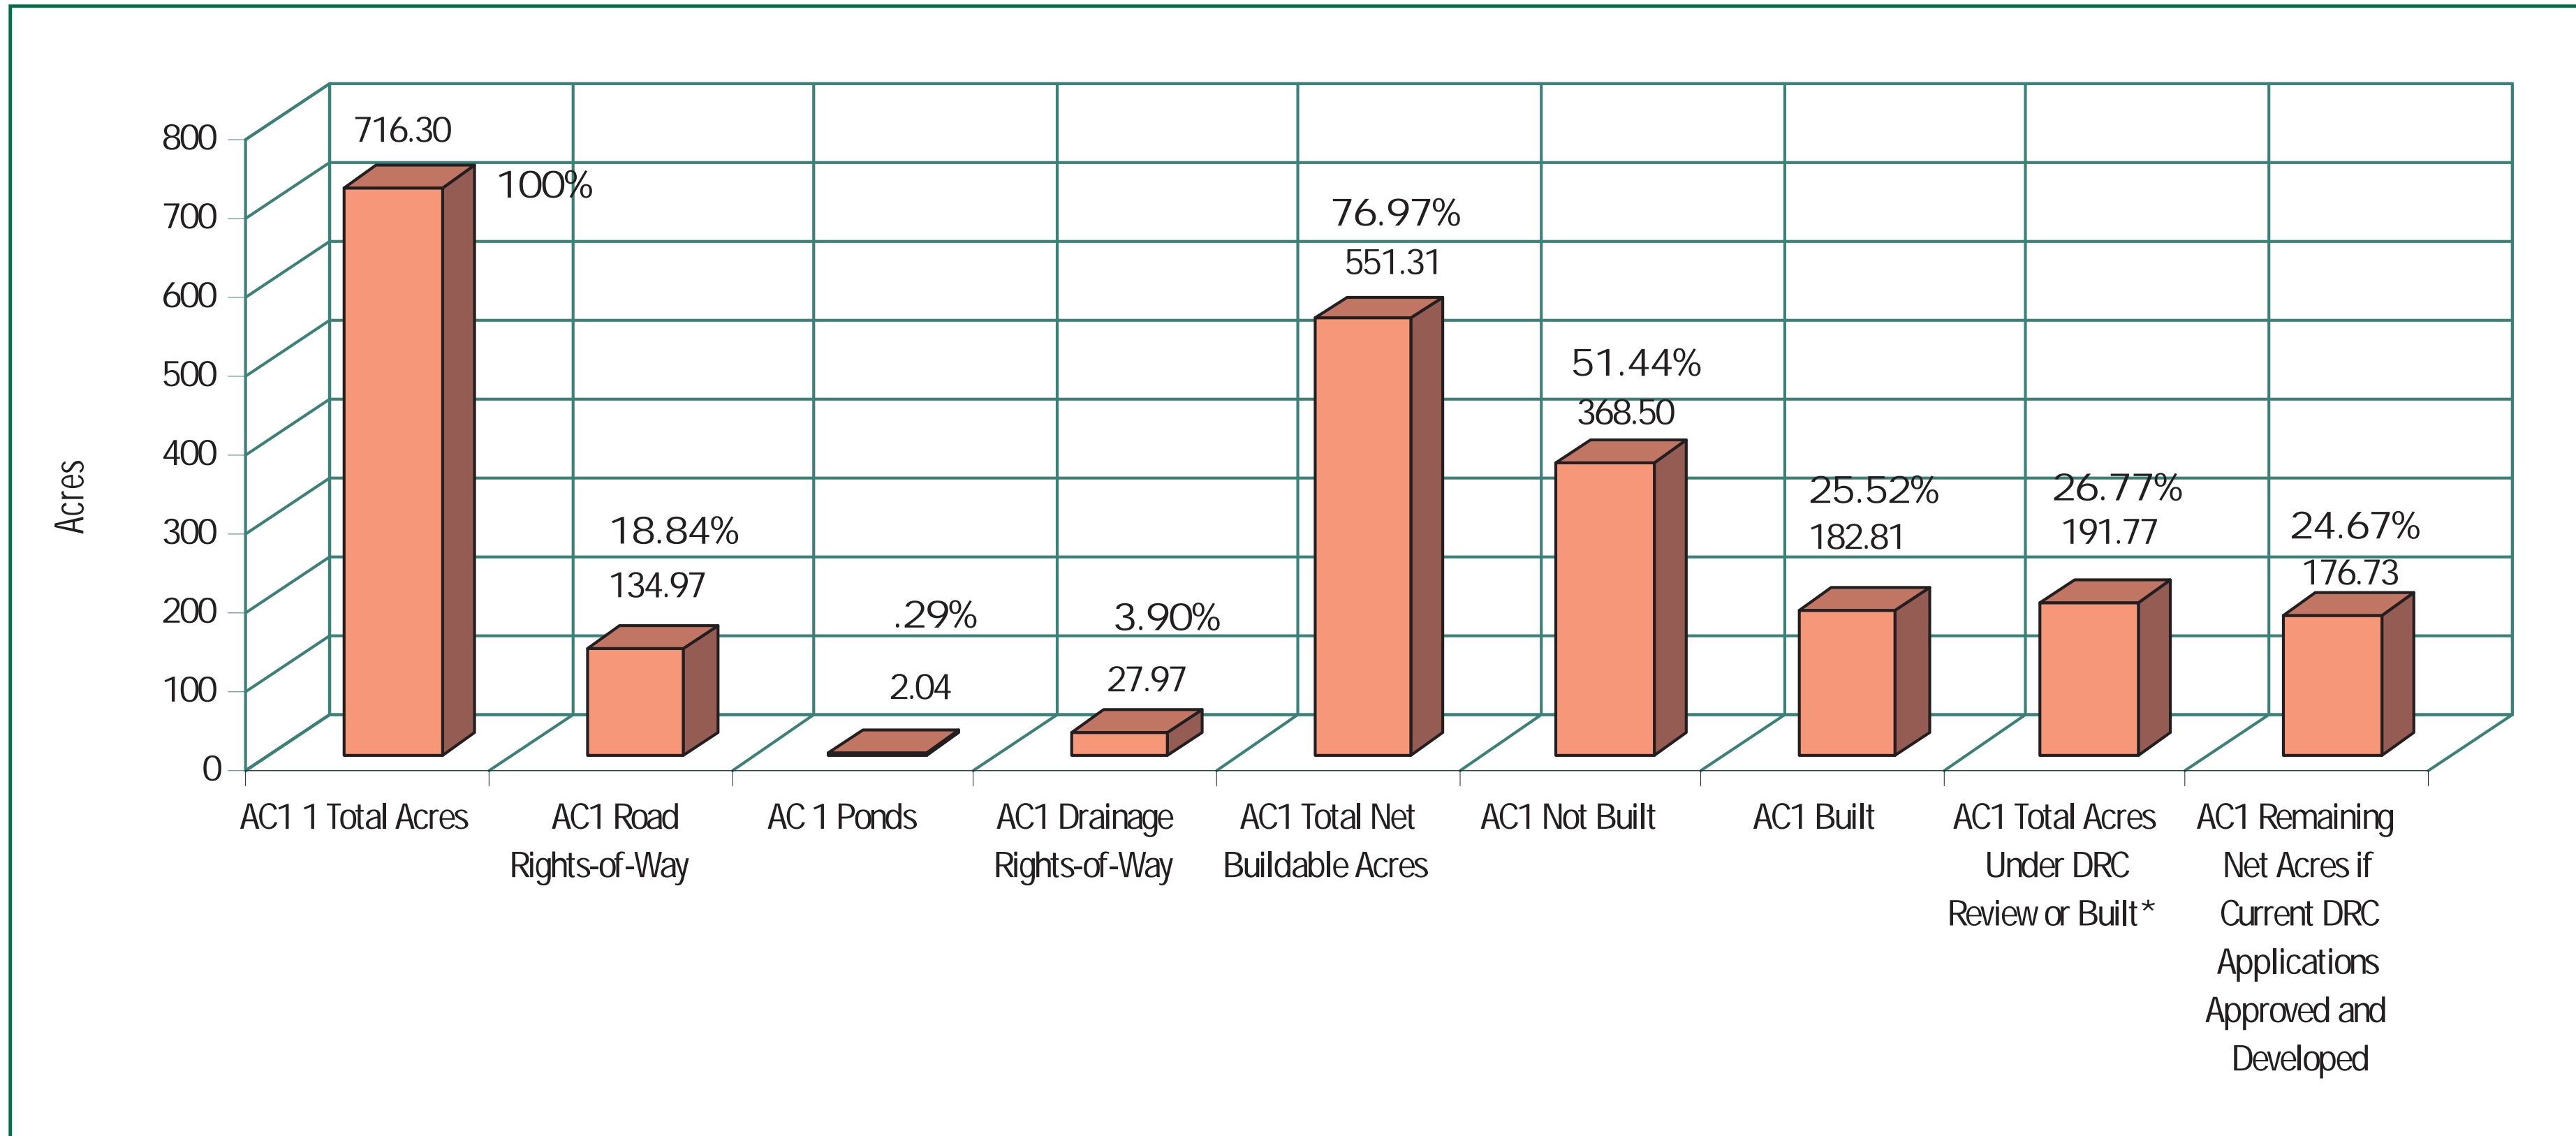

Activity Center One Future Development

EXHIBIT C

*Data based on 2006 Sarasota County Property Appraiser records.

Prepared by:
City of North Port, Florida
Planning and Zoning Department
and GIS Division

July 2007