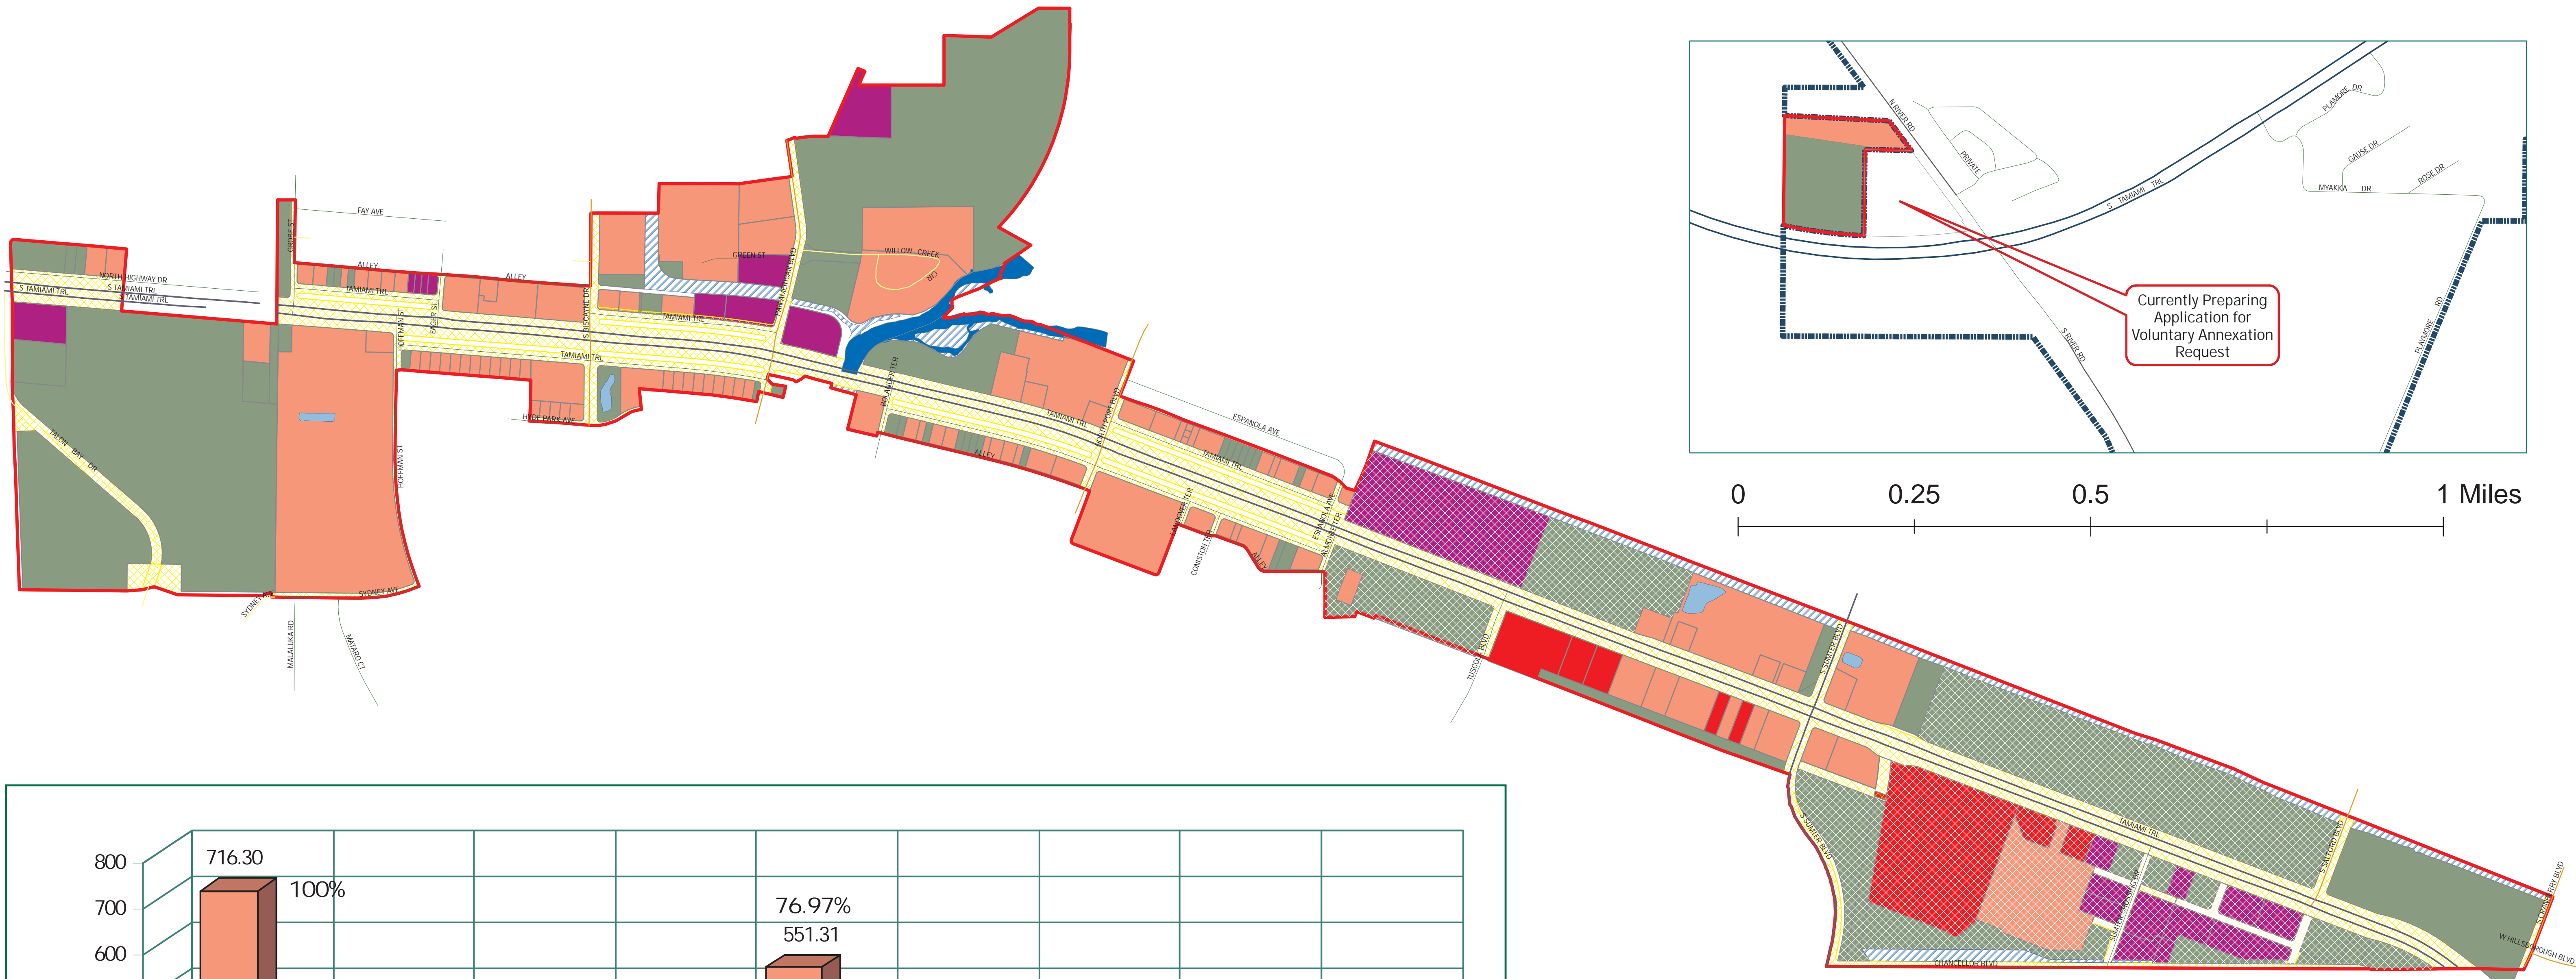

Activity Center One Future Development

EXHIBIT C

*Data based on 2006 Sarasota County Property Appraiser records.

Prepared by:
City of North Port, Florida
Planning and Zoning Department
and GIS Division

July 2007